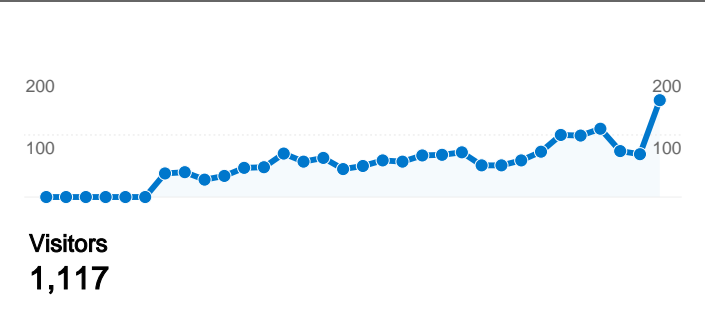

Site Usage

2,557 Visits

28.35% Bounce Rate

29,878 Pageviews

00:11:47 Avg. Time on Site

11.68 Pages/Visit

43.64% % New Visits

Visitors Overview

Goals Overview

1,117 people visited this site

2,557 Visits

1,117 Absolute Unique Visitors

29,878 Pageviews

11.68 Average Pageviews

00:11:47 Time on Site

28.35% Bounce Rate

2,557 visits came from 36 countries/territories

Site Usage

Country/Territory	Visits	Pages/Visit	Avg. Time on Site	% New Visits	Bounce Rate
United States	2,360	12.11	00:12:19	42.46%	27.03%
Guam	33	11.30	00:08:35	6.06%	0.00%
Germany	27	7.96	00:07:09	85.19%	33.33%
United Kingdom	25	8.80	00:04:48	56.00%	52.00%
Puerto Rico	17	9.12	00:10:19	29.41%	23.53%
Italy	16	9.38	00:11:56	25.00%	25.00%
Japan	14	2.29	00:02:27	85.71%	64.29%
Australia	9	1.11	00:00:02	77.78%	88.89%
Canada	8	2.38	00:00:11	100.00%	75.00%
India	6	6.67	00:05:24	83.33%	66.67%