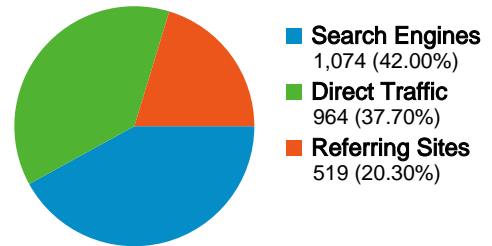

43.84% New Visits

Technical Profile

Browser	Visits	% visits	Connection Speed	Visits	% visits
Internet Explorer	2,102	82.21%	Cable	1,116	43.64%
Firefox	335	13.10%	T1	526	20.57%
Safari	67	2.62%	DSL	422	16.50%
Opera	35	1.37%	Unknown	388	15.17%
Camino	9	0.35%	Dialup	68	2.66%

All traffic sources sent a total of 2,557 visits

-  37.70% Direct Traffic
-  20.30% Referring Sites
-  42.00% Search Engines

Top Traffic Sources

Sources	Visits	% visits	Keywords	Visits	% visits
google (organic)	965	37.74%	peb forum	100	9.31%
(direct) ((none))	964	37.70%	physical+evaluation+board	91	8.47%
vets.yuku.com (referral)	249	9.74%	physical evaluation board	61	5.68%
nationalmigraineassociation.yu	58	2.27%	physical evaluation board +	52	4.84%
vbseo.com (referral)	46	1.80%	peb+forum	35	3.26%

2,557 visits came from 36 countries/territories

Site Usage

Country/Territory	Visits	Pages/Visit	Avg. Time on Site	% New Visits	Bounce Rate
United States	2,360	12.11	00:12:19	42.46%	27.03%
Guam	33	11.30	00:08:35	6.06%	0.00%
Germany	27	7.96	00:07:09	85.19%	33.33%
United Kingdom	25	8.80	00:04:48	56.00%	52.00%
Puerto Rico	17	9.12	00:10:19	29.41%	23.53%
Italy	16	9.38	00:11:56	25.00%	25.00%
Japan	14	2.29	00:02:27	85.71%	64.29%
Australia	9	1.11	00:00:02	77.78%	88.89%
Canada	8	2.38	00:00:11	100.00%	75.00%
India	6	6.67	00:05:24	83.33%	66.67%