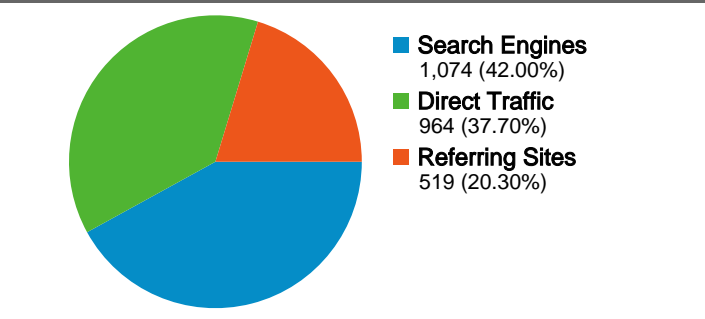

Site Usage

2,557 Visits

28.35% Bounce Rate

29,878 Pageviews

00:11:47 Avg. Time on Site

11.68 Pages/Visit

43.64% % New Visits

Visitors Overview

Map Overlay world

Traffic Sources Overview

Content Overview

Pages	Pageviews	% Pageviews
/	5,595	18.73%
/online.php?order=asc&sort=us	2,880	9.64%
/medical-evaluation-boards/	992	3.32%
/conditions/	728	2.44%
/online.php	497	1.66%

Goals Overview

1,117 people visited this site

2,557 Visits

1,117 Absolute Unique Visitors

29,878 Pageviews

11.68 Average Pageviews

00:11:47 Time on Site

28.35% Bounce Rate

2,557 visits came from 36 countries/territories

Site Usage

Country/Territory	Visits	Pages/Visit	Avg. Time on Site	% New Visits	Bounce Rate
United States	2,360	12.11	00:12:19	42.46%	27.03%
Guam	33	11.30	00:08:35	6.06%	0.00%
Germany	27	7.96	00:07:09	85.19%	33.33%
United Kingdom	25	8.80	00:04:48	56.00%	52.00%
Puerto Rico	17	9.12	00:10:19	29.41%	23.53%
Italy	16	9.38	00:11:56	25.00%	25.00%
Japan	14	2.29	00:02:27	85.71%	64.29%
Australia	9	1.11	00:00:02	77.78%	88.89%
Canada	8	2.38	00:00:11	100.00%	75.00%
India	6	6.67	00:05:24	83.33%	66.67%