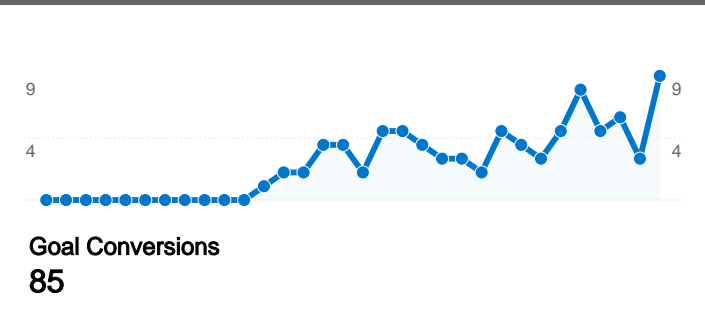

Site Usage

2,557 Visits

28.35% Bounce Rate

29,878 Pageviews

00:11:47 Avg. Time on Site

11.68 Pages/Visit

43.64% % New Visits

Visitors Overview

Map Overlay world

Traffic Sources Overview

Content Overview

Pages	Pageviews	% Pageviews
/	5,595	18.73%
/online.php?order=asc&sort=us	2,880	9.64%
/medical-evaluation-boards/	992	3.32%
/conditions/	728	2.44%
/online.php	497	1.66%

Goals Overview

1,117 people visited this site

2,557 Visits

1,117 Absolute Unique Visitors

29,878 Pageviews

11.68 Average Pageviews

00:11:47 Time on Site

28.35% Bounce Rate

2,557 visits came from 36 countries/territories

Site Usage

Country/Territory	Visits	Pages/Visit	Avg. Time on Site	% New Visits	Bounce Rate
United States	2,360	12.11	00:12:19	42.46%	27.03%
Guam	33	11.30	00:08:35	6.06%	0.00%
Germany	27	7.96	00:07:09	85.19%	33.33%
United Kingdom	25	8.80	00:04:48	56.00%	52.00%
Puerto Rico	17	9.12	00:10:19	29.41%	23.53%
Italy	16	9.38	00:11:56	25.00%	25.00%
Japan	14	2.29	00:02:27	85.71%	64.29%
Australia	9	1.11	00:00:02	77.78%	88.89%
Canada	8	2.38	00:00:11	100.00%	75.00%
India	6	6.67	00:05:24	83.33%	66.67%