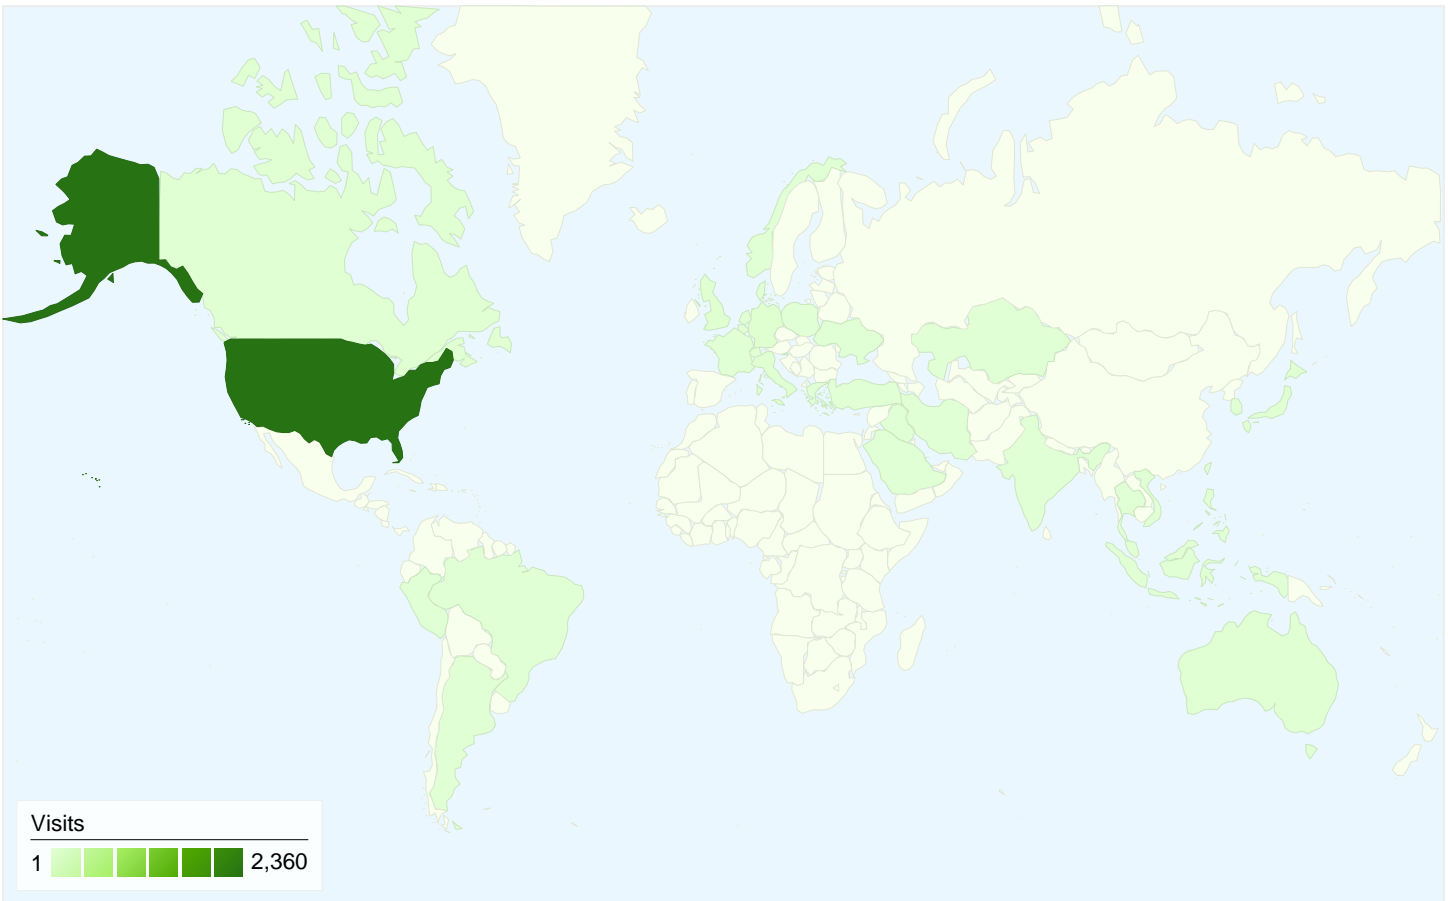

Goals Overview

1,117 people visited this site

2,557 Visits

1,117 Absolute Unique Visitors

29,878 Pageviews

11.68 Average Pageviews

00:11:47 Time on Site

28.35% Bounce Rate

43.84% New Visits

Technical Profile

Browser	Visits	% visits	Connection Speed	Visits	% visits
Internet Explorer	2,102	82.21%	Cable	1,116	43.64%
Firefox	335	13.10%	T1	526	20.57%
Safari	67	2.62%	DSL	422	16.50%
Opera	35	1.37%	Unknown	388	15.17%
Camino	9	0.35%	Dialup	68	2.66%

2,557 visits came from 36 countries/territories

Site Usage

Country/Territory	Visits	Pages/Visit	Avg. Time on Site	% New Visits	Bounce Rate
United States	2,360	12.11	00:12:19	42.46%	27.03%
Guam	33	11.30	00:08:35	6.06%	0.00%
Germany	27	7.96	00:07:09	85.19%	33.33%
United Kingdom	25	8.80	00:04:48	56.00%	52.00%
Puerto Rico	17	9.12	00:10:19	29.41%	23.53%
Italy	16	9.38	00:11:56	25.00%	25.00%
Japan	14	2.29	00:02:27	85.71%	64.29%
Australia	9	1.11	00:00:02	77.78%	88.89%
Canada	8	2.38	00:00:11	100.00%	75.00%
India	6	6.67	00:05:24	83.33%	66.67%