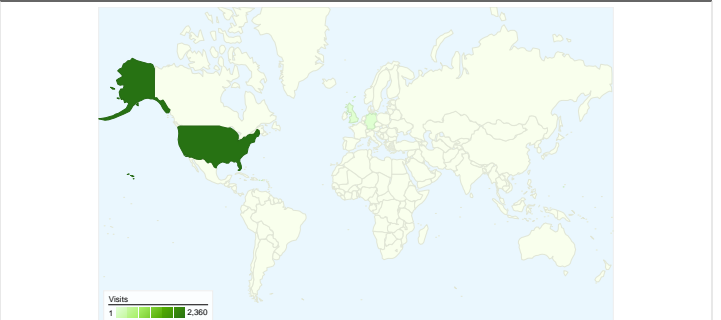

Site Usage

2,557 Visits

28.35% Bounce Rate

29,878 Pageviews

00:11:47 Avg. Time on Site

11.68 Pages/Visit

43.64% % New Visits

Visitors Overview

Map Overlay world

Traffic Sources Overview

Content Overview

Pages	Pageviews	% Pageviews
/	5,595	18.73%
/online.php?order=asc&sort=us	2,880	9.64%
/medical-evaluation-boards/	992	3.32%
/conditions/	728	2.44%
/online.php	497	1.66%

2,557 visits came from 36 countries/territories

Site Usage

Country/Territory	Visits	Pages/Visit	Avg. Time on Site	% New Visits	Bounce Rate
United States	2,360	12.11	00:12:19	42.46%	27.03%
Guam	33	11.30	00:08:35	6.06%	0.00%
Germany	27	7.96	00:07:09	85.19%	33.33%
United Kingdom	25	8.80	00:04:48	56.00%	52.00%
Puerto Rico	17	9.12	00:10:19	29.41%	23.53%
Italy	16	9.38	00:11:56	25.00%	25.00%
Japan	14	2.29	00:02:27	85.71%	64.29%
Australia	9	1.11	00:00:02	77.78%	88.89%
Canada	8	2.38	00:00:11	100.00%	75.00%
India	6	6.67	00:05:24	83.33%	66.67%