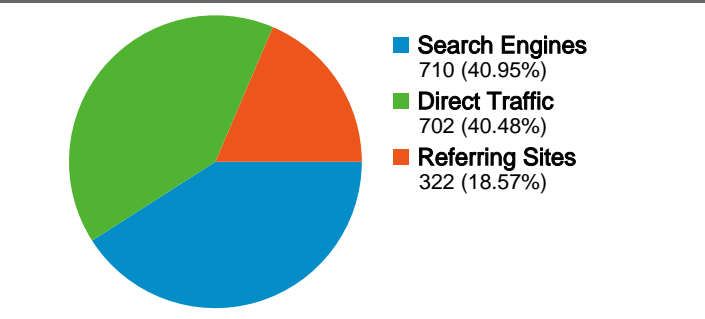

Traffic Sources Overview