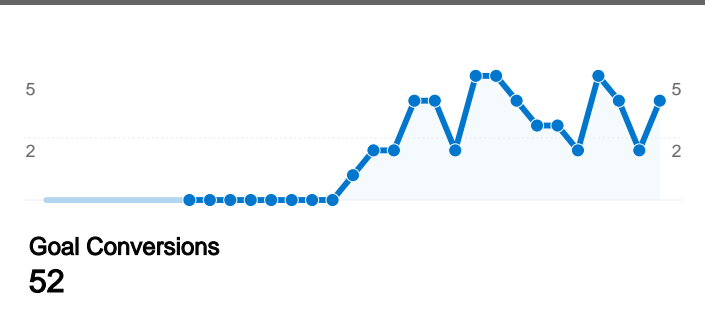

**Site Usage**

**1,734** Visits

**25.37%** Bounce Rate

**20,090** Pageviews

**00:11:59** Avg. Time on Site

**11.59** Pages/Visit

**42.79%** % New Visits

**Visitors Overview**

## 743 people visited this site

1,734 Visits

743 Absolute Unique Visitors

20,090 Pageviews

11.59 Average Pageviews

00:11:59 Time on Site

25.37% Bounce Rate

43.02% New Visits

All traffic sources sent a total of 1,734 visits

-  40.48% Direct Traffic
-  18.57% Referring Sites
-  40.95% Search Engines

Pages on this site were viewed a total of 20,090 times

 20,090 Pageviews

 10,295 Unique Views

 25.37% Bounce Rate