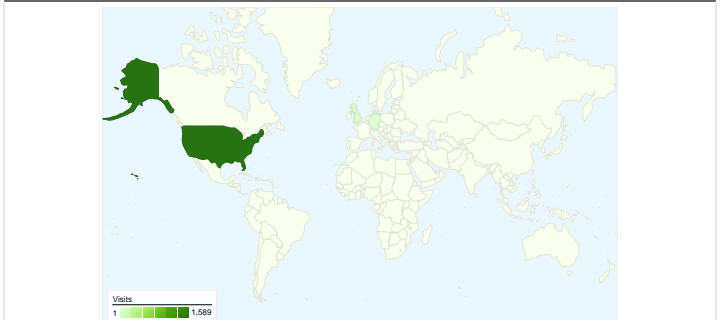

Map Overlay world