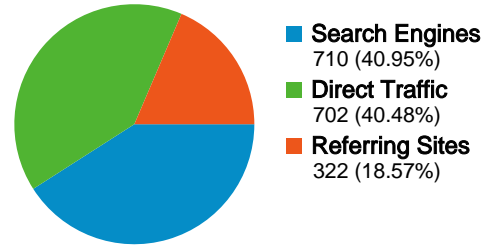

## 743 people visited this site

1,734 Visits

743 Absolute Unique Visitors

20,090 Pageviews

11.59 Average Pageviews

00:11:59 Time on Site

25.37% Bounce Rate

43.02% New Visits

All traffic sources sent a total of 1,734 visits

-  40.48% Direct Traffic
-  18.57% Referring Sites
-  40.95% Search Engines

**1,734 visits came from 30 countries/territories**

Site Usage						
Visits	Pages/Visit	Avg. Time on Site	% New Visits	Bounce Rate		
<b>1,734</b> % of Site Total: 100.00%	<b>11.59</b> Site Avg: 11.59 (0.00%)	<b>00:11:59</b> Site Avg: 00:11:59 (0.00%)	<b>43.02%</b> Site Avg: 42.79% (0.54%)	<b>25.37%</b> Site Avg: 25.37% (0.00%)		
Country/Territory	Visits	Pages/Visit	Avg. Time on Site	% New Visits	Bounce Rate	
United States	<b>1,589</b>	12.02	00:12:33	41.66%	23.98%	
Guam	<b>20</b>	10.50	00:07:41	10.00%	0.00%	
United Kingdom	<b>20</b>	10.65	00:05:56	55.00%	50.00%	
Germany	<b>19</b>	8.16	00:06:24	84.21%	21.05%	
Puerto Rico	<b>17</b>	9.12	00:10:19	29.41%	23.53%	
Italy	<b>15</b>	9.93	00:12:44	20.00%	20.00%	
Japan	<b>10</b>	2.30	00:03:17	80.00%	60.00%	
Australia	<b>8</b>	1.00	00:00:00	75.00%	100.00%	
Canada	<b>6</b>	2.83	00:00:15	100.00%	66.67%	
India	<b>3</b>	1.33	00:00:08	100.00%	66.67%	