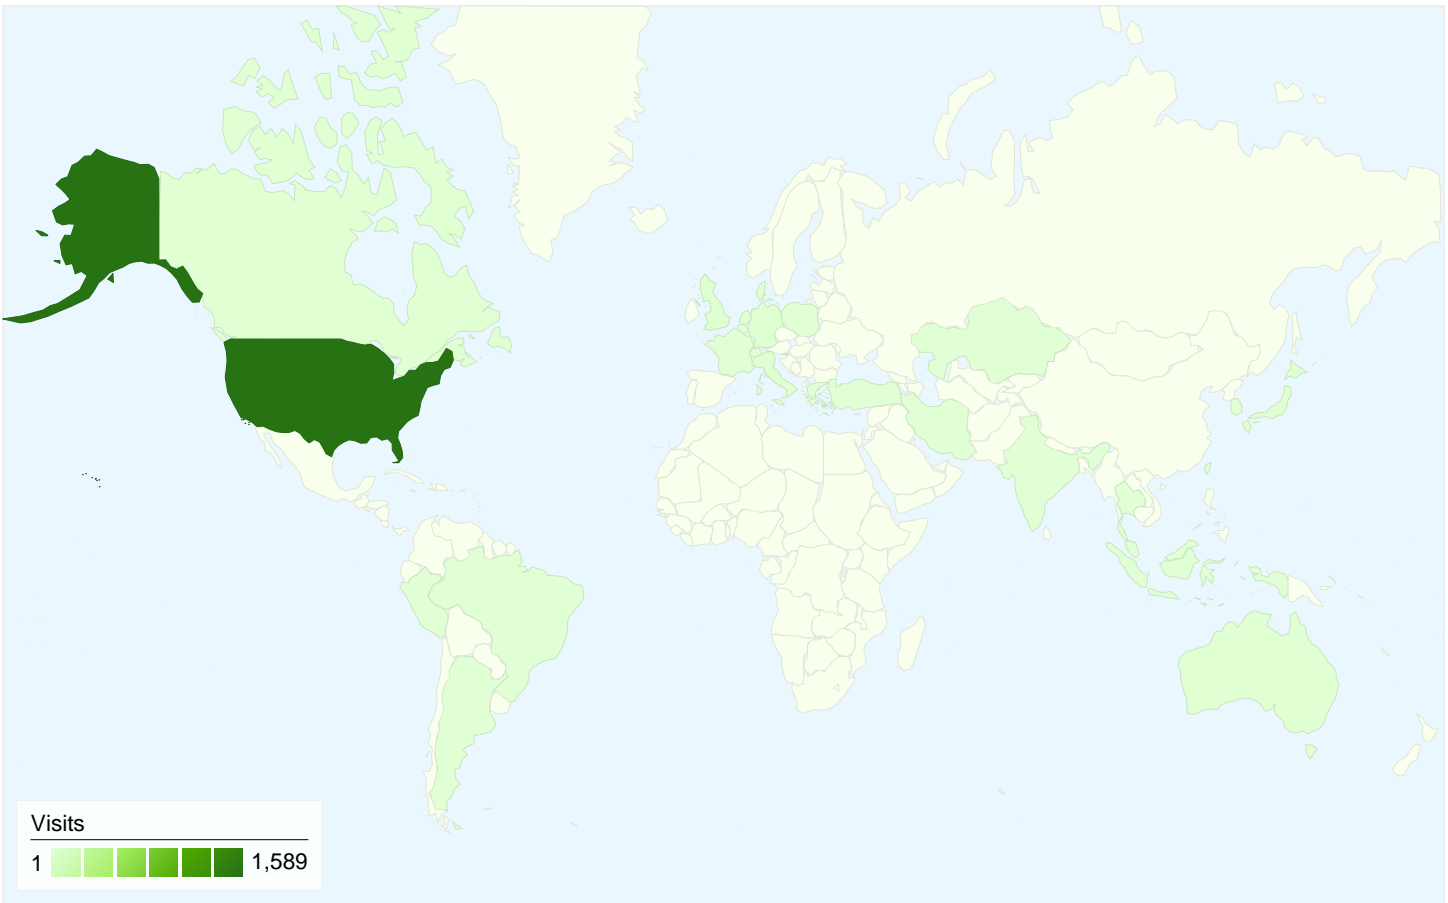

## 743 people visited this site

1,734 Visits

743 Absolute Unique Visitors

20,090 Pageviews

11.59 Average Pageviews

00:11:59 Time on Site

25.37% Bounce Rate

43.02% New Visits

All traffic sources sent a total of 1,734 visits

-  40.48% Direct Traffic
-  18.57% Referring Sites
-  40.95% Search Engines

**1,734 visits came from 30 countries/territories**

Site Usage						
Visits	Pages/Visit	Avg. Time on Site	% New Visits	Bounce Rate		
<b>1,734</b> % of Site Total: 100.00%	<b>11.59</b> Site Avg: 11.59 (0.00%)	<b>00:11:59</b> Site Avg: 00:11:59 (0.00%)	<b>43.02%</b> Site Avg: 42.79% (0.54%)	<b>25.37%</b> Site Avg: 25.37% (0.00%)		
Country/Territory	Visits	Pages/Visit	Avg. Time on Site	% New Visits	Bounce Rate	
United States	<b>1,589</b>	12.02	00:12:33	41.66%	23.98%	
Guam	<b>20</b>	10.50	00:07:41	10.00%	0.00%	
United Kingdom	<b>20</b>	10.65	00:05:56	55.00%	50.00%	
Germany	<b>19</b>	8.16	00:06:24	84.21%	21.05%	
Puerto Rico	<b>17</b>	9.12	00:10:19	29.41%	23.53%	
Italy	<b>15</b>	9.93	00:12:44	20.00%	20.00%	
Japan	<b>10</b>	2.30	00:03:17	80.00%	60.00%	
Australia	<b>8</b>	1.00	00:00:00	75.00%	100.00%	
Canada	<b>6</b>	2.83	00:00:15	100.00%	66.67%	
India	<b>3</b>	1.33	00:00:08	100.00%	66.67%	