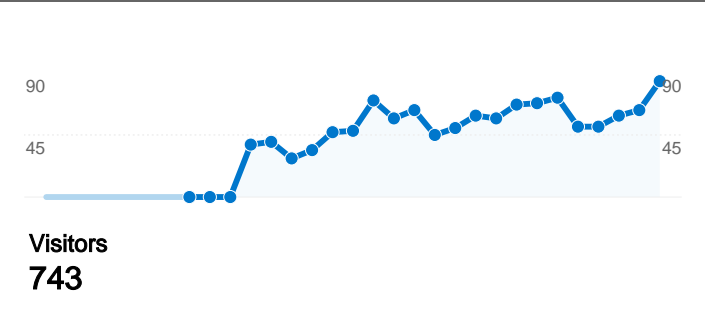

**Site Usage**

**1,734** Visits

**25.37%** Bounce Rate

**20,090** Pageviews

**00:11:59** Avg. Time on Site

**11.59** Pages/Visit

**42.79%** % New Visits

**Visitors Overview**

## 743 people visited this site

1,734 Visits

743 Absolute Unique Visitors

20,090 Pageviews

11.59 Average Pageviews

00:11:59 Time on Site

25.37% Bounce Rate

43.02% New Visits

All traffic sources sent a total of 1,734 visits

-  40.48% Direct Traffic
-  18.57% Referring Sites
-  40.95% Search Engines

Pages on this site were viewed a total of 20,090 times

 20,090 Pageviews

 10,295 Unique Views

 25.37% Bounce Rate