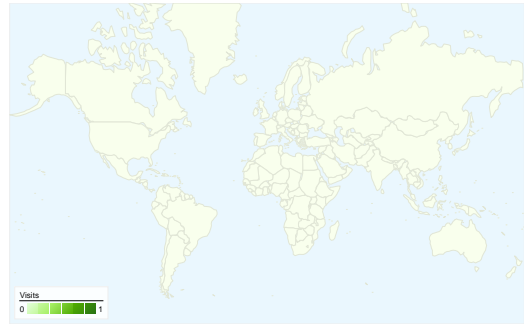

Site Usage

0 Visits

0.00% Bounce Rate

0 Pageviews

00:00:00 Avg. Time on Site

0.00 Pages/Visit

0.00% % New Visits

Visitors Overview

Visitors
 0

Map Overlay world

Traffic Sources Overview

Content Overview

Pages	Pageviews	% Pageviews
There is no data for this view.		

0 people visited this site

0 Visits

0 Absolute Unique Visitors