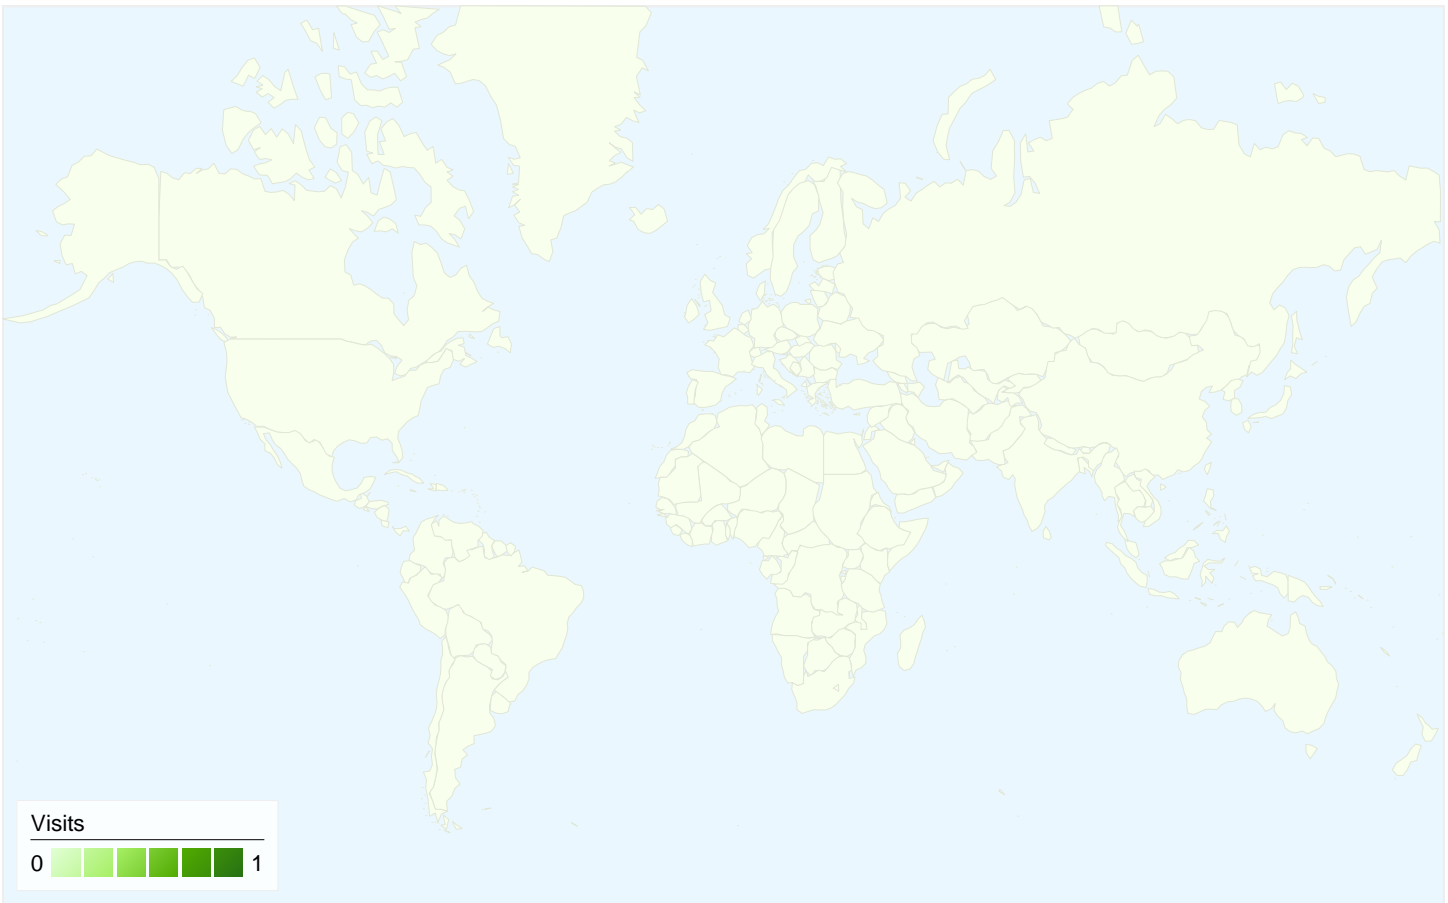

All traffic sources sent a total of 0 visits

0.00% Direct Traffic

0.00% Referring Sites

0.00% Search Engines

Top Traffic Sources

Sources	Visits	% visits
There is no data for this view.		

Keywords	Visits	% visits
There is no data for this view.		

0 visits came from 0 countries/territories

Site Usage

Visits 0 % of Site Total: 0.00%	Pages/Visit 0.00 Site Avg: 0.00 (0.00%)	Avg. Time on Site 00:00:00 Site Avg: 00:00:00 (0.00%)	% New Visits 0.00% Site Avg: 0.00% (0.00%)	Bounce Rate 0.00% Site Avg: 0.00% (0.00%)	
Country/Territory	Visits	Pages/Visit	Avg. Time on Site	% New Visits	Bounce Rate
There is no data for this view.					
1 - 0 of 0					