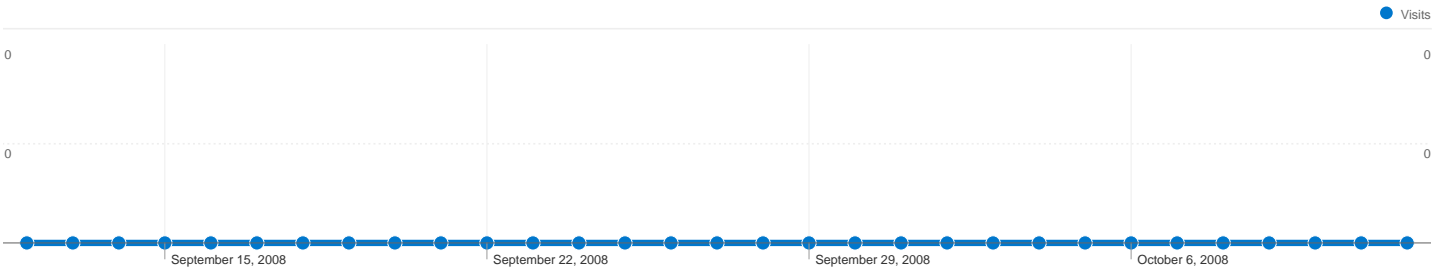

0 Pageviews

0.00 Average Pageviews

00:00:00 Time on Site

0.00% Bounce Rate

0.00% New Visits

Technical Profile

Browser	Visits	% visits	Connection Speed	Visits	% visits
There is no data for this view.			There is no data for this view.		

All traffic sources sent a total of 0 visits

0.00% Direct Traffic

0.00% Referring Sites

0.00% Search Engines

Top Traffic Sources

Sources	Visits	% visits
There is no data for this view.		

Keywords	Visits	% visits
There is no data for this view.		