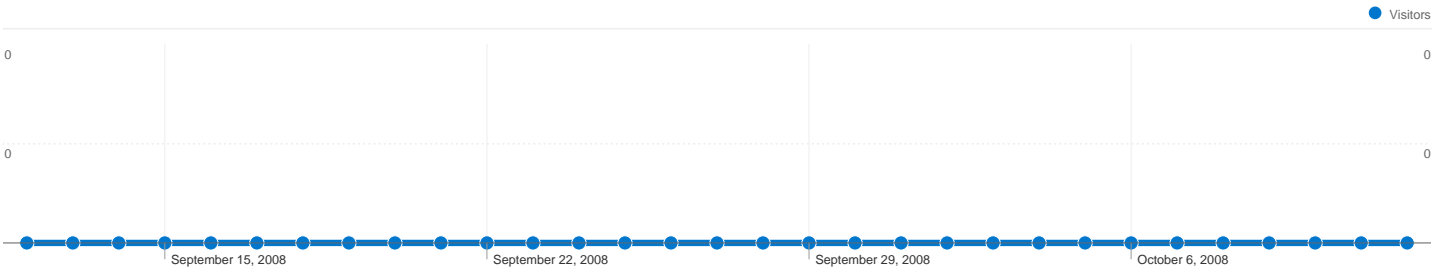

Visitors
 0

Map Overlay world

Traffic Sources Overview

Content Overview

Pages	Pageviews	% Pageviews
There is no data for this view.		

0 people visited this site

0 Visits

0 Absolute Unique Visitors

0 Pageviews

0.00 Average Pageviews

00:00:00 Time on Site

0.00% Bounce Rate

0.00% New Visits

Technical Profile

Browser	Visits	% visits	Connection Speed	Visits	% visits
There is no data for this view.			There is no data for this view.		