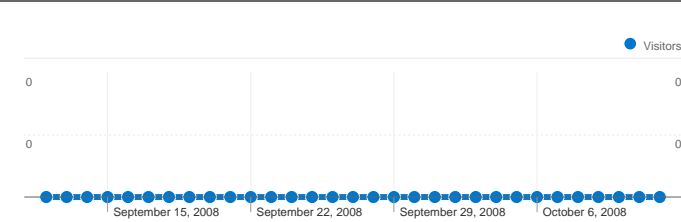

Site Usage

0 Visits

0.00% Bounce Rate

0 Pageviews

00:00:00 Avg. Time on Site

0.00 Pages/Visit

0.00% % New Visits

Visitors Overview

Visitors
 0

Map Overlay world

Traffic Sources Overview

Content Overview

Pages	Pageviews	% Pageviews
There is no data for this view.		

0 people visited this site

0 Visits

0 Absolute Unique Visitors