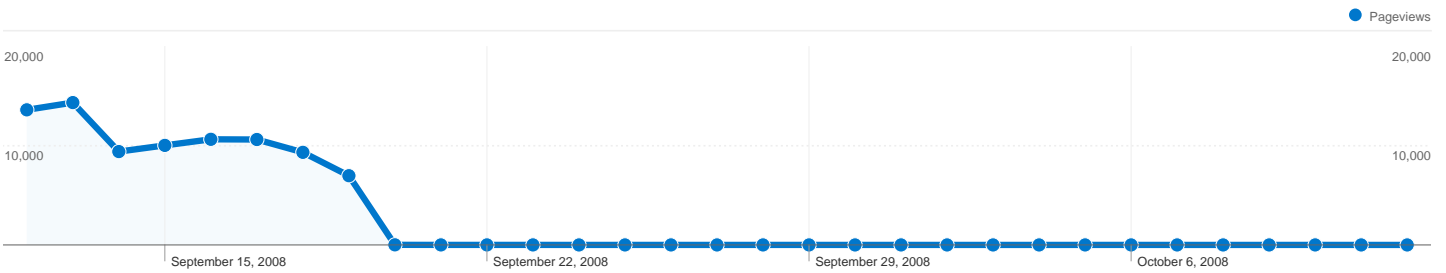

Site Usage

7,940 Visits

42.98% Bounce Rate

85,054 Pageviews

00:13:01 Avg. Time on Site

10.71 Pages/Visit

49.86% % New Visits

Visitors Overview

4,276 people visited this site

7,940 Visits

4,276 Absolute Unique Visitors

85,054 Pageviews

10.71 Average Pageviews

00:13:01 Time on Site

42.98% Bounce Rate

49.86% New Visits

7,940 visits came from 58 countries/territories

Site Usage

Country/Territory	Visits	Pages/Visit	Avg. Time on Site	% New Visits	Bounce Rate
Bahrain	4,561	16.21	00:19:39	25.04%	23.13%
Saudi Arabia	1,545	4.06	00:05:27	82.33%	66.60%
United Arab Emirates	280	2.35	00:02:22	89.64%	72.86%
Egypt	252	1.52	00:01:21	95.63%	84.13%
United States	179	5.46	00:05:35	70.95%	59.78%
Kuwait	126	2.09	00:01:58	92.86%	77.78%
Qatar	119	3.73	00:03:26	68.91%	54.62%
Morocco	91	1.54	00:01:32	91.21%	87.91%
Algeria	85	1.78	00:01:12	87.06%	83.53%
Jordan	73	1.63	00:01:01	97.26%	82.19%