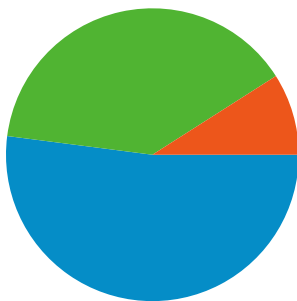

Traffic Sources Overview

- **Search Engines**
  4,132.00 (52.04%)
- **Direct Traffic**
  3,091.00 (38.93%)
- **Referring Sites**
  717.00 (9.03%)

Content Overview

Pages	Pageviews	% Pageviews
/vb/	7,883	9.27%
/vb/index.php	5,479	6.44%
/vb/forumdisplay.php?f=16	2,390	2.81%
/vb/forumdisplay.php?f=10	1,159	1.36%
/vb/private.php	1,045	1.23%