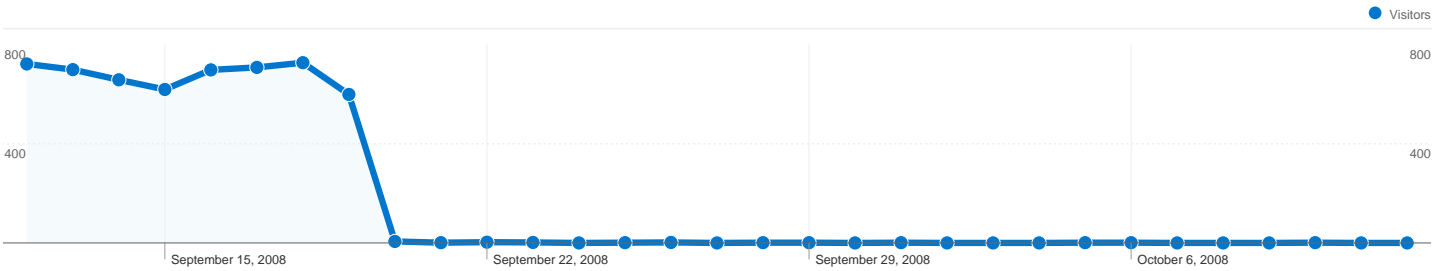

Site Usage

7,940 Visits

42.98% Bounce Rate

85,054 Pageviews

00:13:01 Avg. Time on Site

10.71 Pages/Visit

49.86% % New Visits

Visitors Overview

Visitors
4,276

Map Overlay world

Traffic Sources Overview

- **Search Engines**
4,132.00 (52.04%)
- **Direct Traffic**
3,091.00 (38.93%)
- **Referring Sites**
717.00 (9.03%)

Content Overview

Pages	Pageviews	% Pageviews
/vb/	7,883	9.27%
/vb/index.php	5,479	6.44%
/vb/forumdisplay.php?f=16	2,390	2.81%
/vb/forumdisplay.php?f=10	1,159	1.36%
/vb/private.php	1,045	1.23%

4,276 people visited this site

7,940 Visits

4,276 Absolute Unique Visitors

85,054 Pageviews

10.71 Average Pageviews

00:13:01 Time on Site

42.98% Bounce Rate

49.86% New Visits

7,940 visits came from 58 countries/territories

Site Usage

Country/Territory	Visits	Pages/Visit	Avg. Time on Site	% New Visits	Bounce Rate
Bahrain	4,561	16.21	00:19:39	25.04%	23.13%
Saudi Arabia	1,545	4.06	00:05:27	82.33%	66.60%
United Arab Emirates	280	2.35	00:02:22	89.64%	72.86%
Egypt	252	1.52	00:01:21	95.63%	84.13%
United States	179	5.46	00:05:35	70.95%	59.78%
Kuwait	126	2.09	00:01:58	92.86%	77.78%
Qatar	119	3.73	00:03:26	68.91%	54.62%
Morocco	91	1.54	00:01:32	91.21%	87.91%
Algeria	85	1.78	00:01:12	87.06%	83.53%
Jordan	73	1.63	00:01:01	97.26%	82.19%