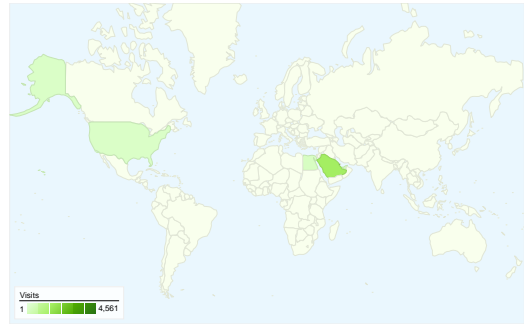

Site Usage

7,940 Visits

42.98% Bounce Rate

85,054 Pageviews

00:13:01 Avg. Time on Site

10.71 Pages/Visit

49.86% % New Visits

Visitors Overview

Visitors
4,276

Map Overlay world

Traffic Sources Overview

- **Search Engines**
4,132.00 (52.04%)
- **Direct Traffic**
3,091.00 (38.93%)
- **Referring Sites**
717.00 (9.03%)

Content Overview

Pages	Pageviews	% Pageviews
/vb/	7,883	9.27%
/vb/index.php	5,479	6.44%
/vb/forumdisplay.php?f=16	2,390	2.81%
/vb/forumdisplay.php?f=10	1,159	1.36%
/vb/private.php	1,045	1.23%

4,276 people visited this site

7,940 Visits

4,276 Absolute Unique Visitors

85,054 Pageviews

10.71 Average Pageviews

00:13:01 Time on Site

42.98% Bounce Rate

49.86% New Visits

7,940 visits came from 58 countries/territories

Site Usage

Country/Territory	Visits	Pages/Visit	Avg. Time on Site	% New Visits	Bounce Rate
Bahrain	4,561	16.21	00:19:39	25.04%	23.13%
Saudi Arabia	1,545	4.06	00:05:27	82.33%	66.60%
United Arab Emirates	280	2.35	00:02:22	89.64%	72.86%
Egypt	252	1.52	00:01:21	95.63%	84.13%
United States	179	5.46	00:05:35	70.95%	59.78%
Kuwait	126	2.09	00:01:58	92.86%	77.78%
Qatar	119	3.73	00:03:26	68.91%	54.62%
Morocco	91	1.54	00:01:32	91.21%	87.91%
Algeria	85	1.78	00:01:12	87.06%	83.53%
Jordan	73	1.63	00:01:01	97.26%	82.19%