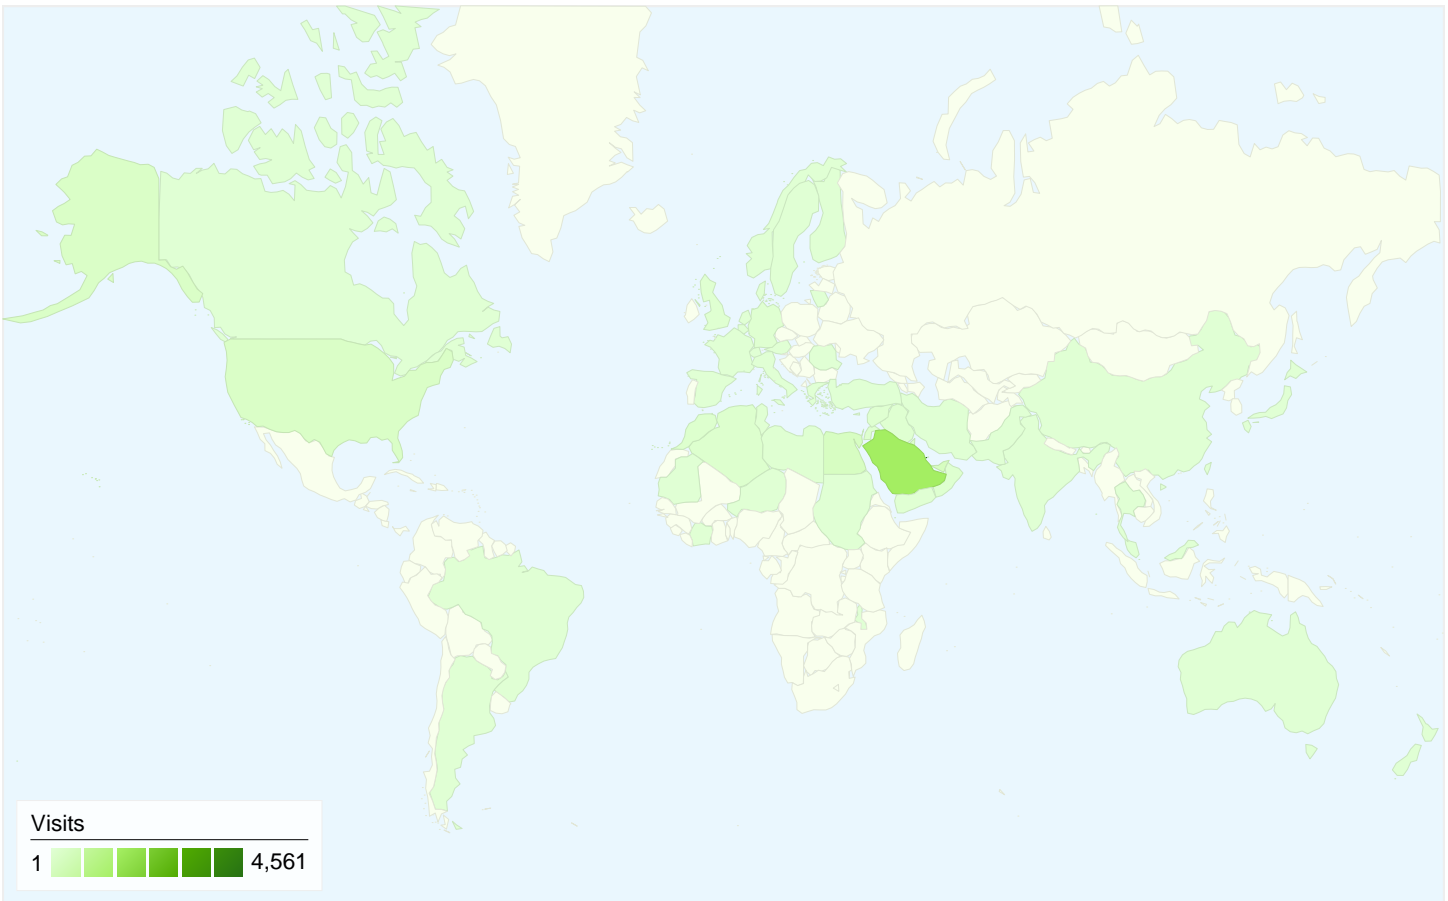

Site Usage

7,940 Visits

42.98% Bounce Rate

85,054 Pageviews

00:13:01 Avg. Time on Site

10.71 Pages/Visit

49.86% % New Visits

Visitors Overview

Visitors
4,276

Map Overlay world

Traffic Sources Overview

- **Search Engines**
4,132.00 (52.04%)
- **Direct Traffic**
3,091.00 (38.93%)
- **Referring Sites**
717.00 (9.03%)

Content Overview

Pages	Pageviews	% Pageviews
/vb/	7,883	9.27%
/vb/index.php	5,479	6.44%
/vb/forumdisplay.php?f=16	2,390	2.81%
/vb/forumdisplay.php?f=10	1,159	1.36%
/vb/private.php	1,045	1.23%

4,276 people visited this site

7,940 Visits

4,276 Absolute Unique Visitors

85,054 Pageviews

10.71 Average Pageviews

00:13:01 Time on Site

42.98% Bounce Rate

49.86% New Visits

7,940 visits came from 58 countries/territories

Site Usage

Country/Territory	Visits	Pages/Visit	Avg. Time on Site	% New Visits	Bounce Rate
Bahrain	4,561	16.21	00:19:39	25.04%	23.13%
Saudi Arabia	1,545	4.06	00:05:27	82.33%	66.60%
United Arab Emirates	280	2.35	00:02:22	89.64%	72.86%
Egypt	252	1.52	00:01:21	95.63%	84.13%
United States	179	5.46	00:05:35	70.95%	59.78%
Kuwait	126	2.09	00:01:58	92.86%	77.78%
Qatar	119	3.73	00:03:26	68.91%	54.62%
Morocco	91	1.54	00:01:32	91.21%	87.91%
Algeria	85	1.78	00:01:12	87.06%	83.53%
Jordan	73	1.63	00:01:01	97.26%	82.19%