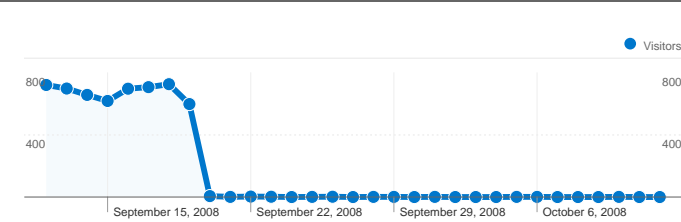

Site Usage

7,940 Visits

42.98% Bounce Rate

85,054 Pageviews

00:13:01 Avg. Time on Site

10.71 Pages/Visit

49.86% % New Visits

Visitors Overview

4,276 people visited this site

7,940 Visits

4,276 Absolute Unique Visitors

85,054 Pageviews

10.71 Average Pageviews

00:13:01 Time on Site

42.98% Bounce Rate

49.86% New Visits

7,940 visits came from 58 countries/territories

Site Usage

Country/Territory	Visits	Pages/Visit	Avg. Time on Site	% New Visits	Bounce Rate
Bahrain	4,561	16.21	00:19:39	25.04%	23.13%
Saudi Arabia	1,545	4.06	00:05:27	82.33%	66.60%
United Arab Emirates	280	2.35	00:02:22	89.64%	72.86%
Egypt	252	1.52	00:01:21	95.63%	84.13%
United States	179	5.46	00:05:35	70.95%	59.78%
Kuwait	126	2.09	00:01:58	92.86%	77.78%
Qatar	119	3.73	00:03:26	68.91%	54.62%
Morocco	91	1.54	00:01:32	91.21%	87.91%
Algeria	85	1.78	00:01:12	87.06%	83.53%
Jordan	73	1.63	00:01:01	97.26%	82.19%

Pages on this site were viewed a total of 85,054 times

85,054 Pageviews

55,087 Unique Views

42.98% Bounce Rate

Top Content

Pages	Pageviews	% Pageviews
/vb/	7,883	9.27%
/vb/index.php	5,479	6.44%
/vb/forumdisplay.php?f=16	2,390	2.81%
/vb/forumdisplay.php?f=10	1,159	1.36%
/vb/private.php	1,045	1.23%