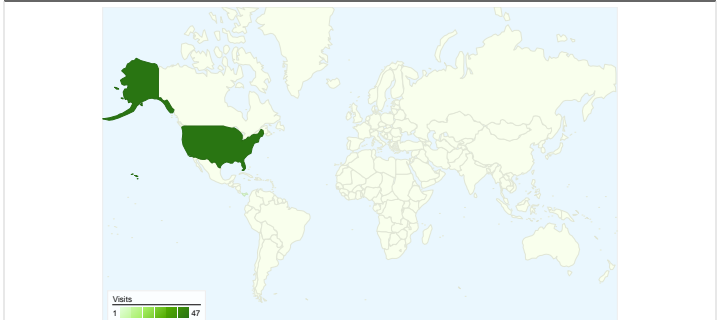

## Visitors Overview

## Traffic Sources Overview

## 48 visits came from 2 countries/territories

### Site Usage

| Country/Territory | Visits | Pages/Visit | Avg. Time on Site | % New Visits | Bounce Rate |
|-------------------|--------|-------------|-------------------|--------------|-------------|
| United States     | 47     | 3.57        | 00:06:23          | 44.68%       | 29.79%      |
| Panama            | 1      | 1.00        | 00:00:00          | 100.00%      | 100.00%     |