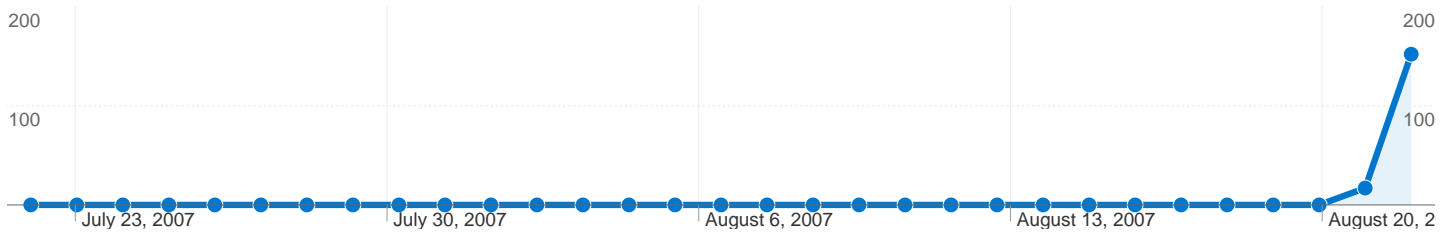

Pages on this site were viewed a total of 169 times

169 Pageviews

118 Unique Views

31.25% Bounce Rate

Top Content

Pages	Pageviews	% Pageviews
/	28	16.57%
/baseball-central/	20	11.83%
/amazings/	17	10.06%
/private.php	13	7.69%
/around-gridiron/	10	5.92%