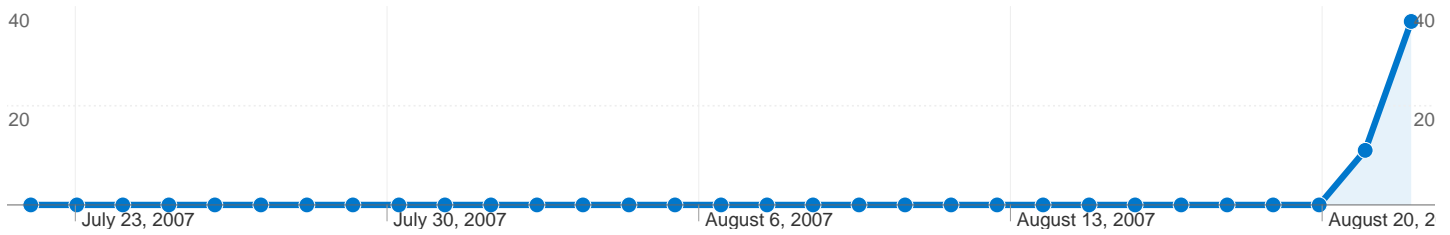

All traffic sources sent a total of 48 visits

- 97.92% Direct Traffic
- 0.00% Referring Sites
- 2.08% Search Engines