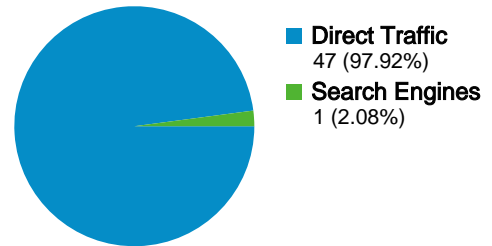

## 22 people visited this site

48 Visits

22 Absolute Unique Visitors

169 Pageviews

3.52 Average Pageviews

00:06:23 Time on Site

31.25% Bounce Rate

45.83% New Visits

## All traffic sources sent a total of 48 visits

- 97.92% Direct Traffic
- 0.00% Referring Sites
- 2.08% Search Engines