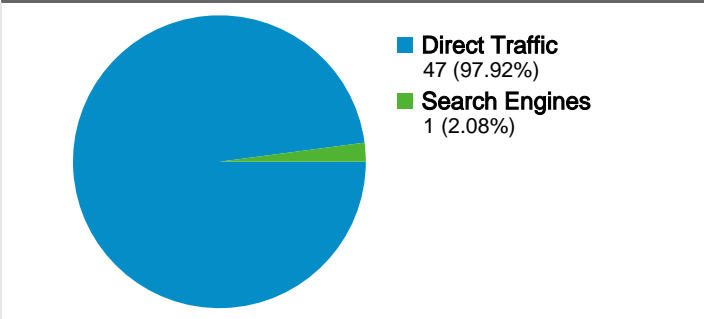

Traffic Sources Overview