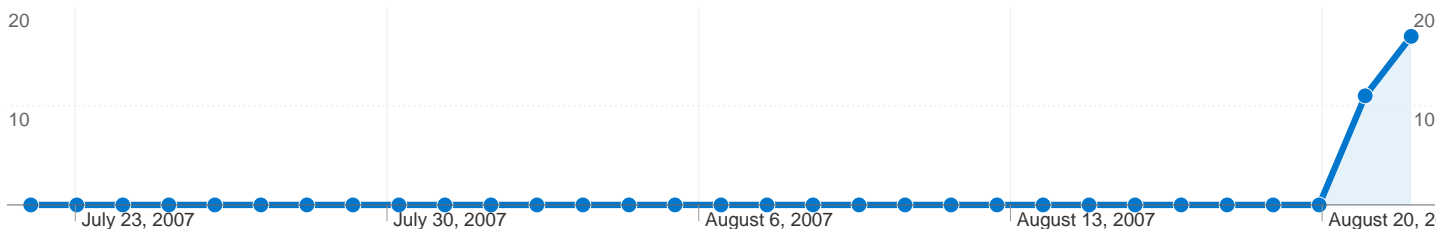

## Traffic Sources Overview

## 22 people visited this site

48 Visits

22 Absolute Unique Visitors

169 Pageviews

3.52 Average Pageviews

00:06:23 Time on Site

31.25% Bounce Rate

45.83% New Visits

## 48 visits came from 2 countries/territories

### Site Usage

| Country/Territory | Visits | Pages/Visit | Avg. Time on Site | % New Visits | Bounce Rate |
|-------------------|--------|-------------|-------------------|--------------|-------------|
| United States     | 47     | 3.57        | 00:06:23          | 44.68%       | 29.79%      |
| Panama            | 1      | 1.00        | 00:00:00          | 100.00%      | 100.00%     |