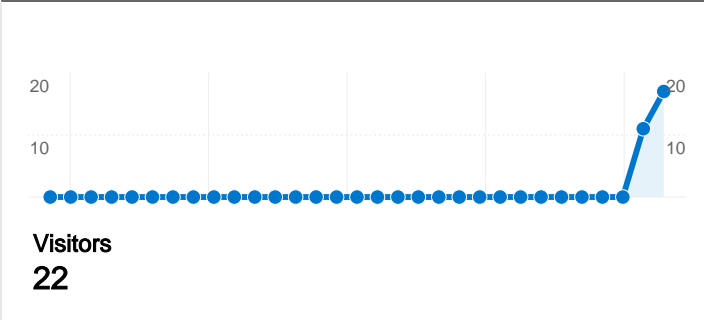

## Site Usage

**48** Visits

**169** Pageviews

**3.52** Pages/Visit

**31.25%** Bounce Rate

**00:06:23** Avg. Time on Site

**45.83%** % New Visits

## Visitors Overview

## 48 visits came from 2 countries/territories

### Site Usage

| Country/Territory | Visits | Pages/Visit | Avg. Time on Site | % New Visits | Bounce Rate |
|-------------------|--------|-------------|-------------------|--------------|-------------|
| United States     | 47     | 3.57        | 00:06:23          | 44.68%       | 29.79%      |
| Panama            | 1      | 1.00        | 00:00:00          | 100.00%      | 100.00%     |